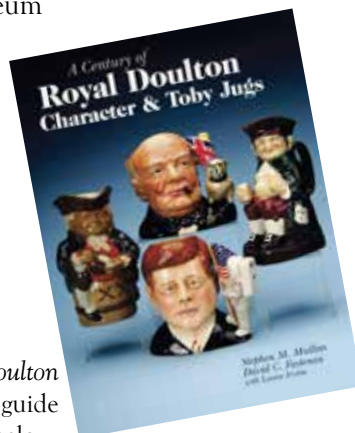

Autographed copies of *A Century of Royal Doulton Character & Toby Jugs* and the companion price guide may be obtained directly from the address below. Mention you purchased this Supplement and receive an additional $10 discount on the purchase of the book.

The American Toby Jug Museum
910 Chicago Avenue
Evanston, Illinois
60202 USA
877-TOBYMUSEum

Please call to check our opening hours
or to make an appointment:
877-TOBYMUSEum

A Century of Royal Doulton Character & Toby Jugs is a unique reference book in the collectives field. The most comprehensive book ever published on this 20th Century collecting phenomenon, it provides the most extensive information ever gathered together in a single volume. With an informative profile of every character, the text is lavishly illustrated with over 2,000 large color photographs of more than 1,300 separate jugs and derivatives, most of which never before have been compiled together in colored print.

Photographs of every Royal Doulton production jug and derivative of the past century produced to the date of publication are included, plus those of more than 100 prototype jugs, many of which will be new to the collector's eye.

The scope, details and pictorial abundance set this book apart from any other reference book on the subject.